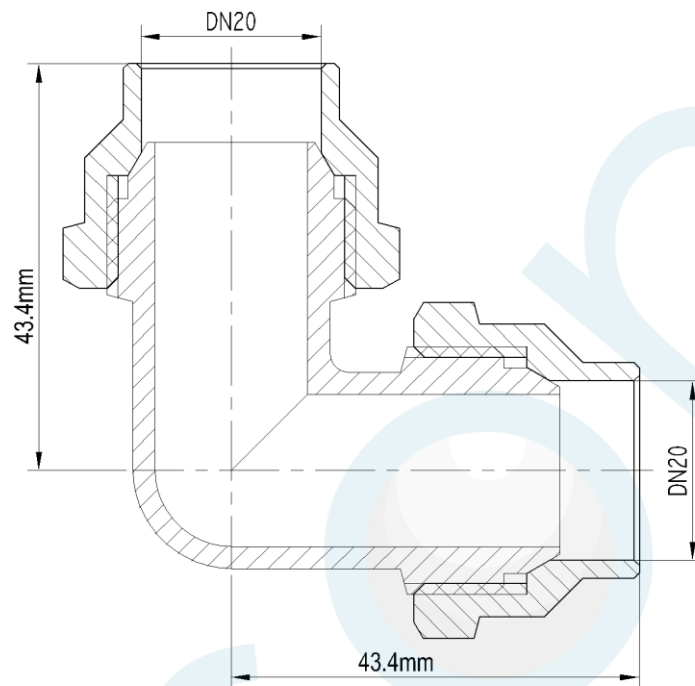

ELBOW CxC 20mm FL x 20mm FL BRS

Product Code : 85360

Brand Name: **elson**

## Product Specification

- Watermark Licence Number: WMKA 02497
- In compliance with AS 3688
- Material: DR Brass, Complies with AS 2345
- Suitable for Potable Water – complies with AS/NZS 4020
- Maximum Working Temperature: 95°C
- Maximum Working Pressure at 20°C : 2100Kpa
- Threads are all BSP